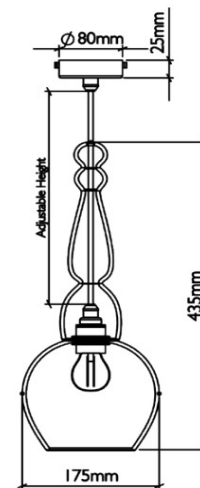

Sovitron Interior Pvt.Ltd.

Model Name

Glass Pendant / DL-CGL08-12

Description

Decorative Light

Technical description

Image

Dimension

Dia=175mm,
H=435mm

Frame

Glass

Color Tempertaure

3000K

Power

12W

Total Luminous Flux

L70 minimum at 50,000
burning hours

Dimension diagram

Remarks:-

Address: Plot #7 Saroorpur-Nangla Industrial Area, Ballabgarh-Sohna Road, Faridabad-121005

Email: info@sovitron.com